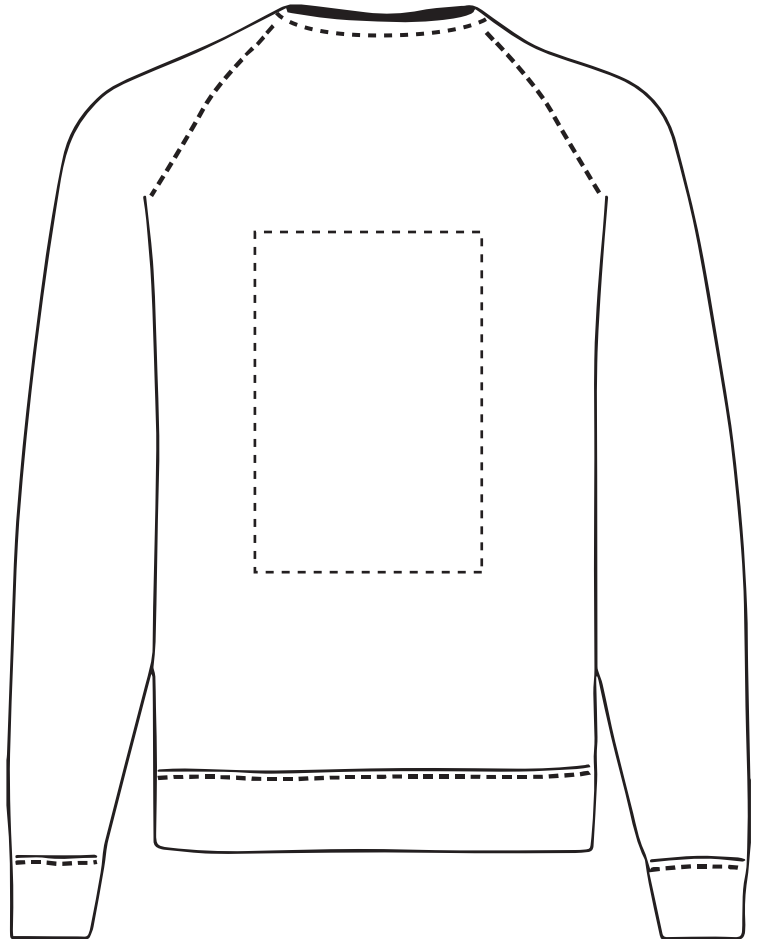

Your Ref:
Our Ref:

Quantity:
Version: 1

Product Code:SF0001
Product Colour:White

PRINTING CONCERNS: PRINT MAY DISCOLOUR

PRODUCT INFO: DUE TO THE NATURE OF THE PRODUCT THE PRINT POSITION MAY VARY BY 2 - 3 MM

PANTONE REFERENCE(S)

The dashed line is to demonstrate print area and will not appear on your printed item

Full colour printing

ARTWORK SCALE 15%

ACTUAL ARTWORK SIZE:

123mm x 123mm

Product Image for visualisation
- colours may vary