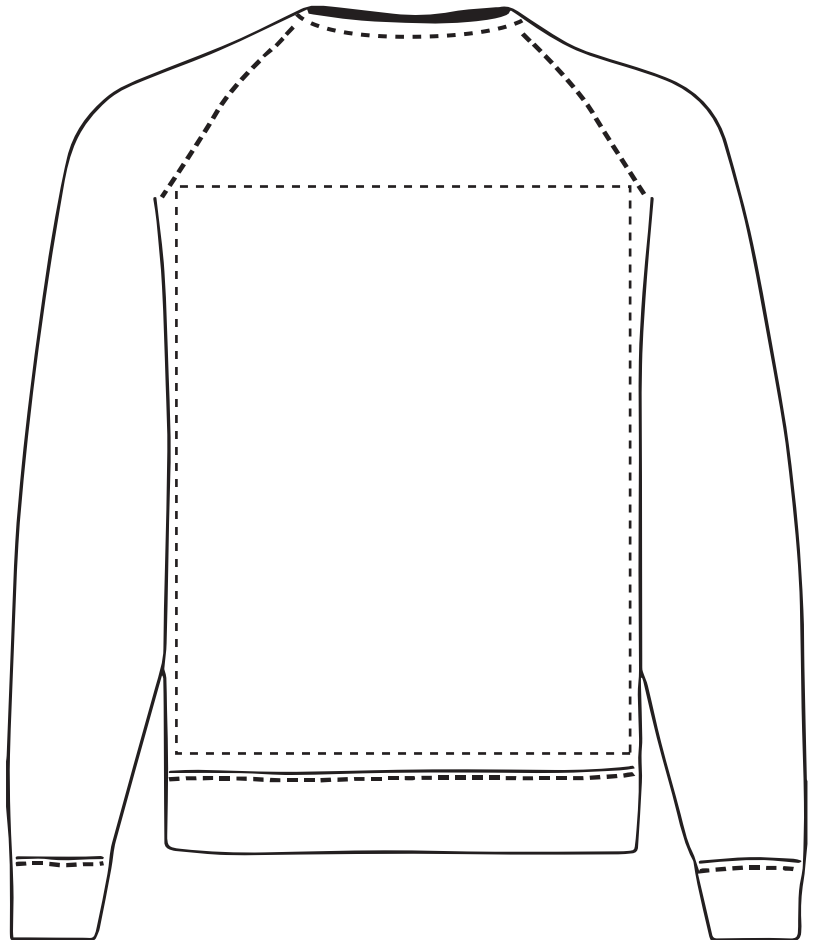

Your Ref:
Our Ref:

Quantity:
Version: 1

Product Code:SF0001
Product Colour:White

PRINTING CONCERNS: PRINT MAY DISCOLOUR

PRODUCT INFO: DUE TO THE NATURE OF THE PRODUCT THE PRINT POSITION MAY VARY BY 2 - 3 MM

PANTONE REFERENCE(S)

The dashed line is to demonstrate print area and will not appear on your printed item

Full colour printing

ARTWORK SCALE 15%

ACTUAL ARTWORK SIZE:

123mm x 123mm