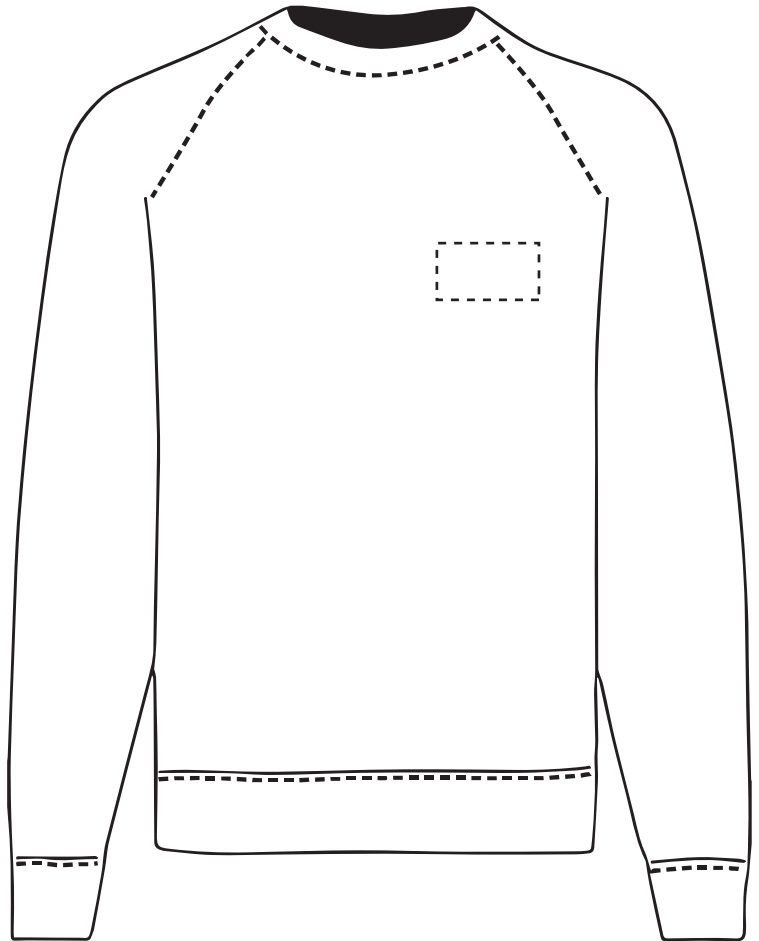

Your Ref:	Quantity:	Product Code:SF0001
Our Ref:	Version: 1	Product Colour:White

PRINTING CONCERNS: PRINT MAY DISCOLOUR

PRODUCT INFO: DUE TO THE NATURE OF THE PRODUCT THE PRINT POSITION MAY VARY BY 2 - 3 MM

PANTONE REFERENCE(S)

The dashed line is to demonstrate print area and will not appear on your printed item

 Full colour printing

ARTWORK SCALE 15%

Product Image for visualisation
- colours may vary

To proceed, please approve visual via the online system.